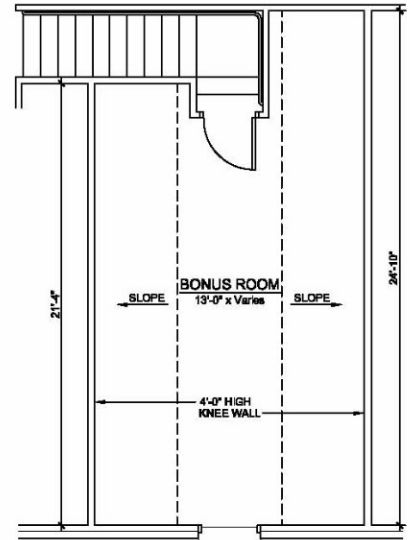

# 2 Bedroom Villa w/Bonus Room

## Square Footage

1st Floor	1348
2nd Floor	318
Garage	464
Front Porch	32
Rear Porch	<u>112</u>
<b>TOTAL</b>	<b>2274</b>