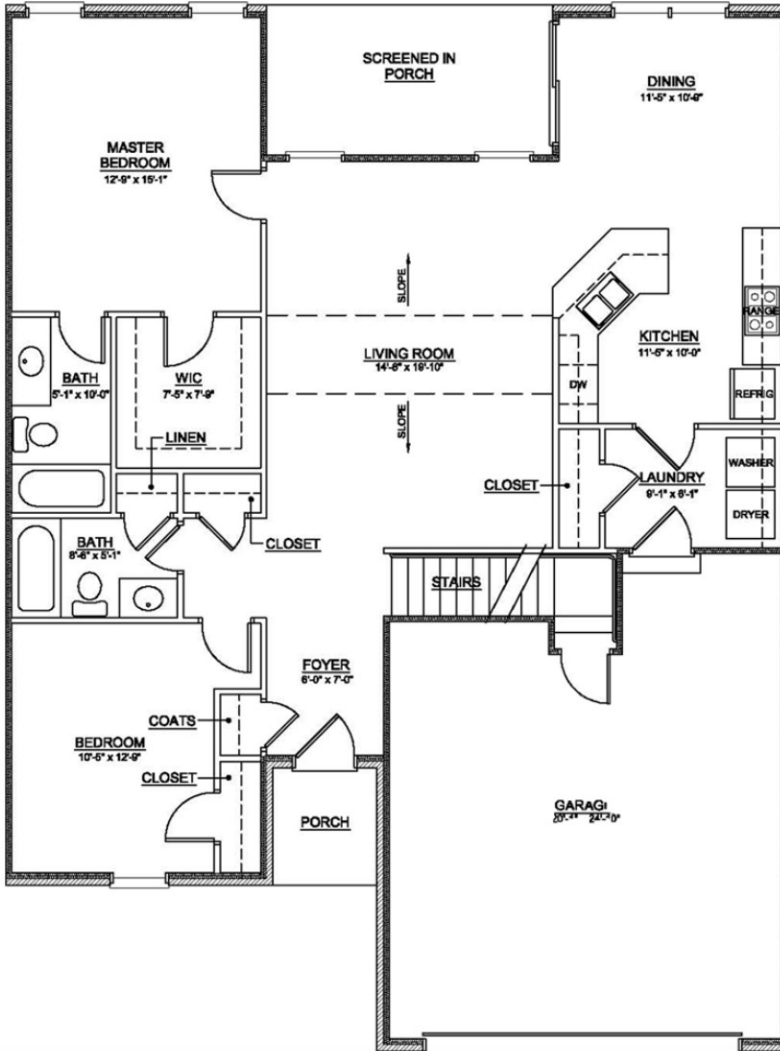

# 2 Bedroom Villa w/Bonus Room

## Square Footage

1st Floor	1348
2nd Floor	318
Garage	464
Front Porch	32
Rear Porch	<u>112</u>
<b>TOTAL</b>	<b>2274</b>