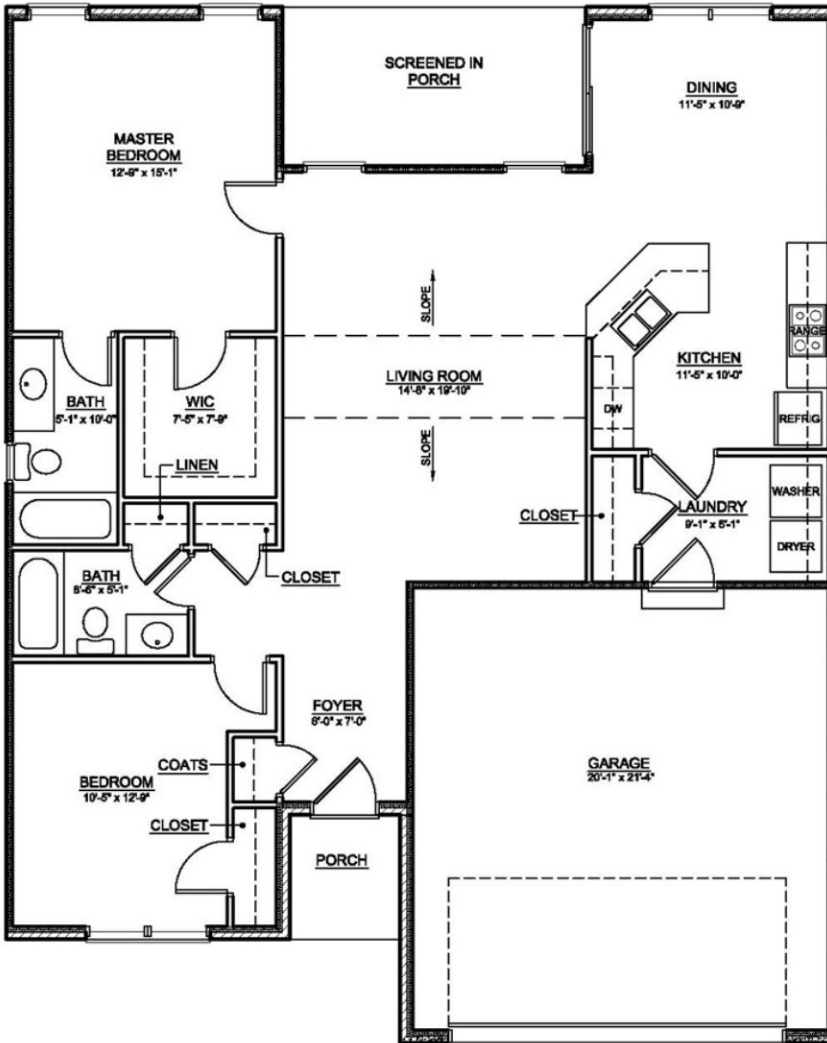

2 Bedroom Villa

SQ. FT. w/ Brick

LIVING AREA	1306
GARAGE	464
FRONT PORCH	32
REAR PORCH	112
TOTAL	1914 SF