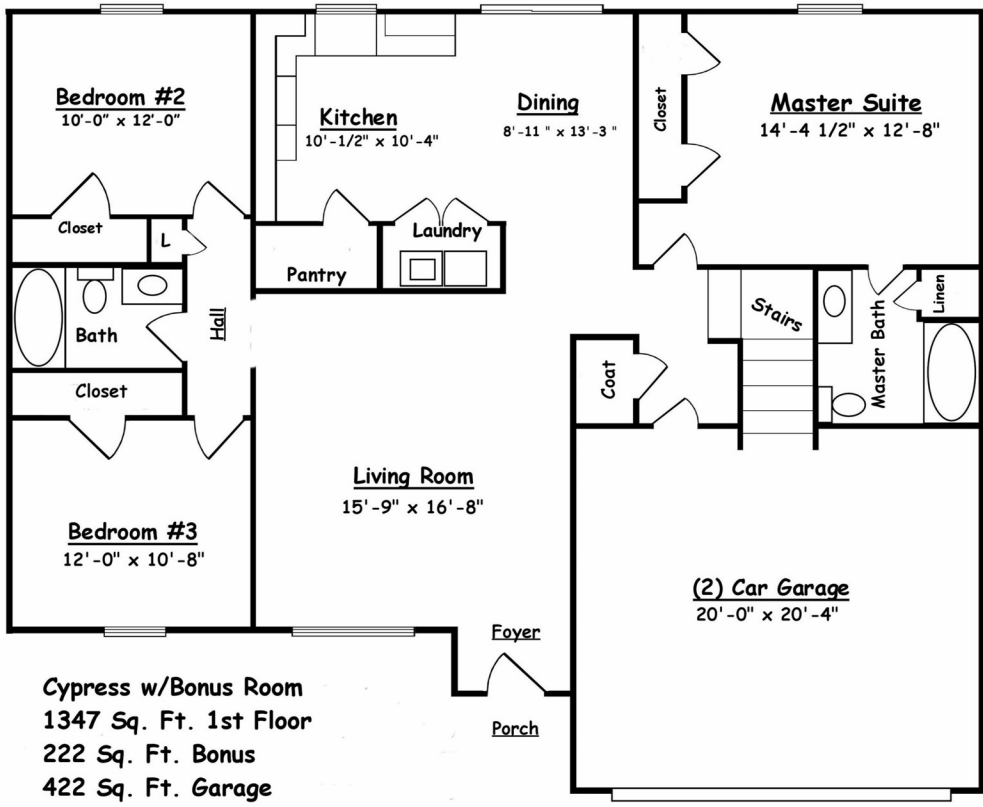

Crowne Ridge

CYPRESS W/BONUS

Cypress w/Bonus Room
 1347 Sq. Ft. 1st Floor
 222 Sq. Ft. Bonus
 422 Sq. Ft. Garage

Cypress w/ Bonus Room
 222 Sq. Ft. Bonus Room