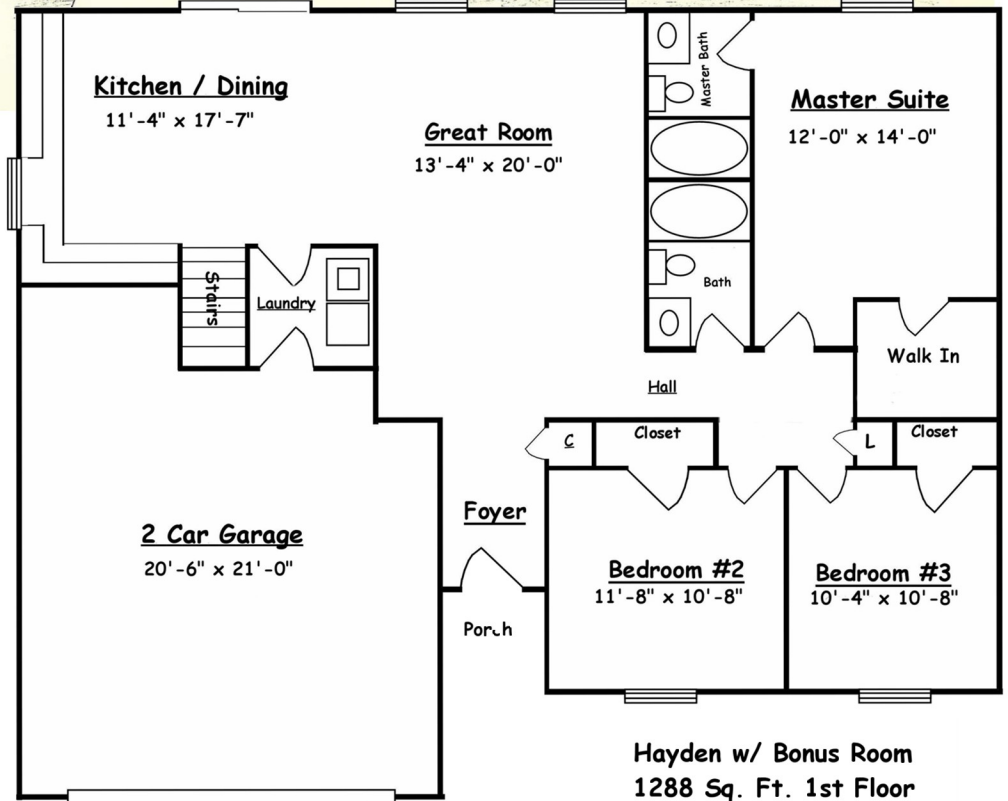

HAYDEN W/BONUS

Hayden w/ Bonus Room
1288 Sq. Ft. 1st Floor
258 Sq. Ft. Bonus Room
472 Sq. Ft. Garage