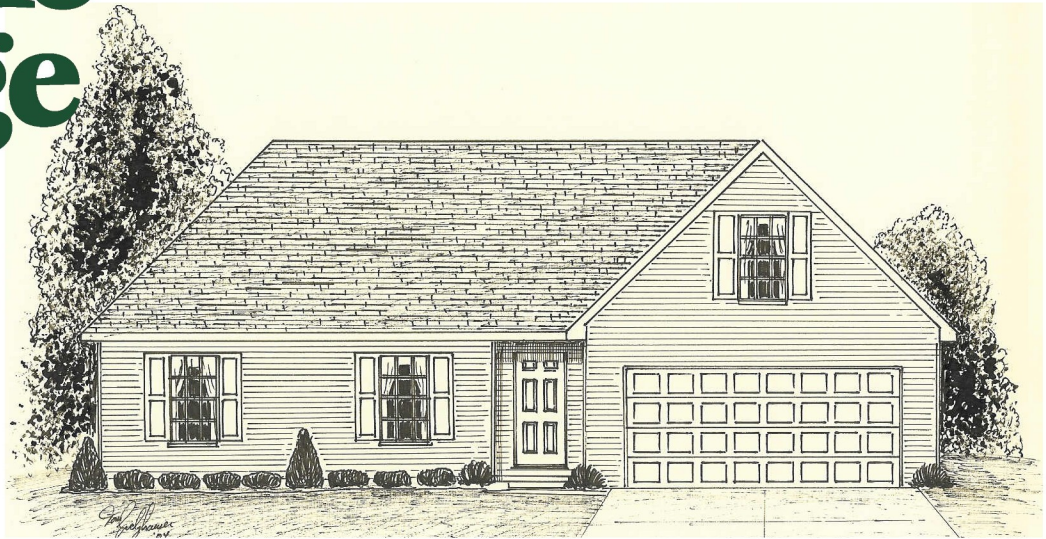

# Crowne Ridge

# PRESTON W/BONUS

**Preston w/ Bonus Room**  
**1308 Sq. Ft. Living**  
**284 Sq. Ft. Bonus Room**  
**452 Sq. Ft. Garage**