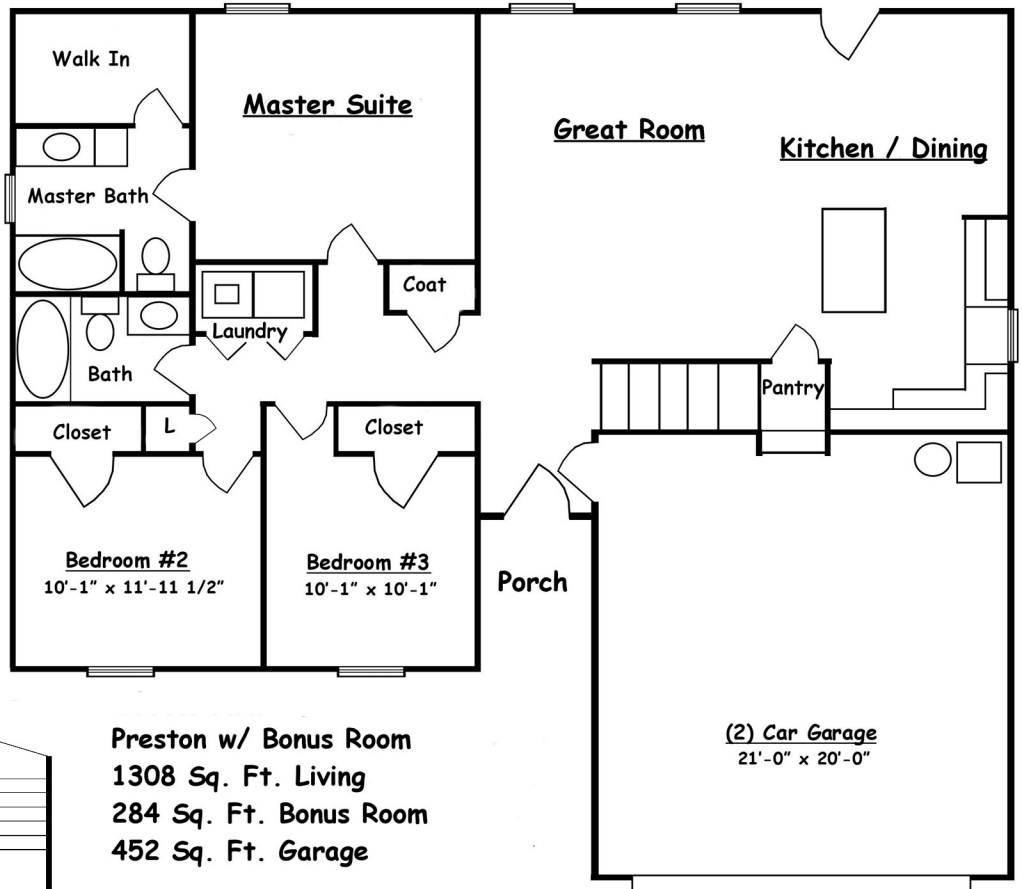

# PRESTON W/BONUS

**Preston w/ Bonus Room**  
**1308 Sq. Ft. Living**  
**284 Sq. Ft. Bonus Room**  
**452 Sq. Ft. Garage**