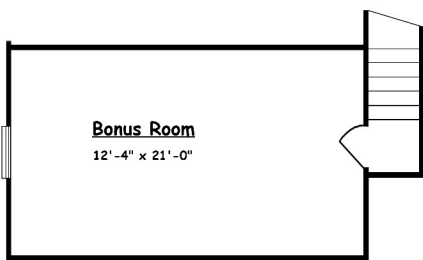

# PRESTON W/BONUS

**Preston w/ Bonus Room**  
**1308 Sq. Ft. Living**  
**284 Sq. Ft. Bonus Room**  
**452 Sq. Ft. Garage**