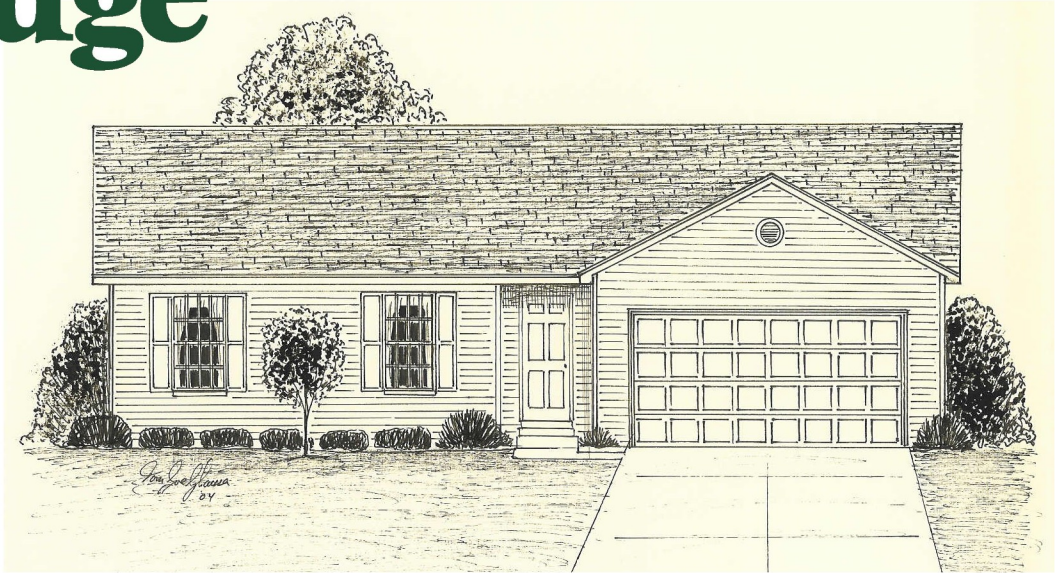

Crowne Ridge

PRESTON

Preston
1296 Sq. Ft. Living
440 Sq. Ft. Garage