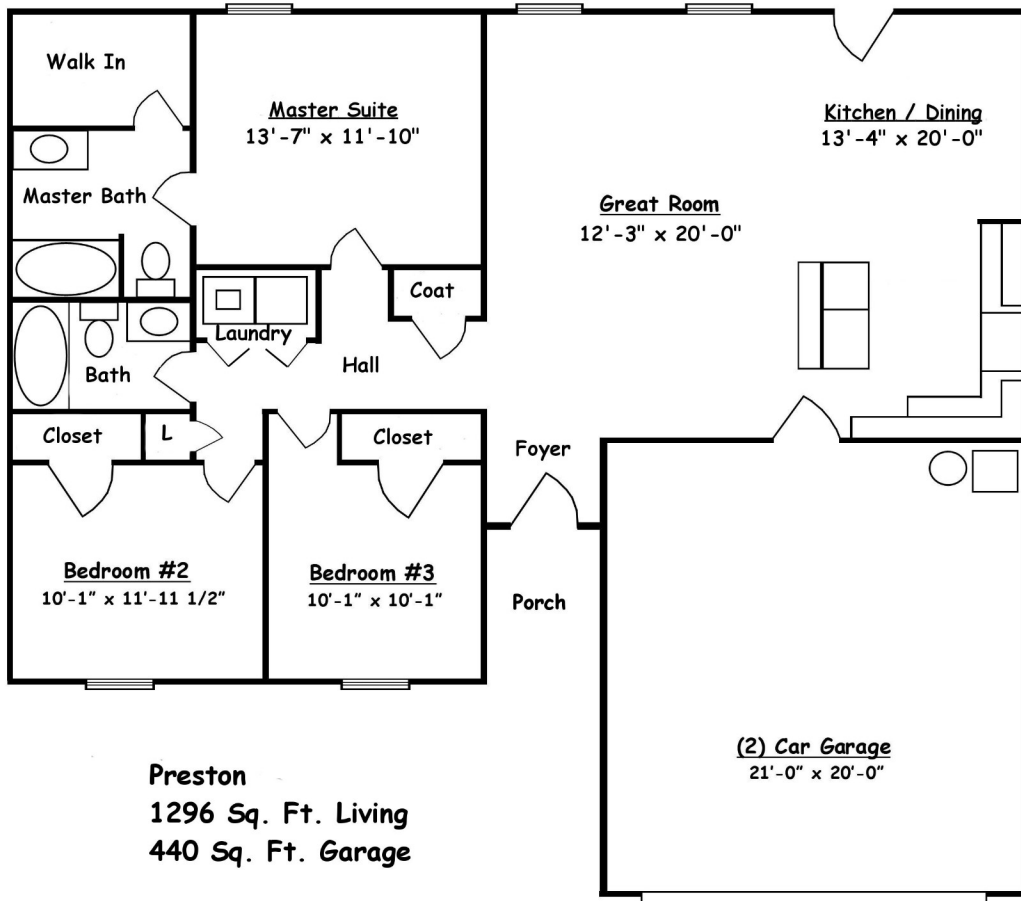

Crowne Ridge

PRESTON

Preston
1296 Sq. Ft. Living
440 Sq. Ft. Garage